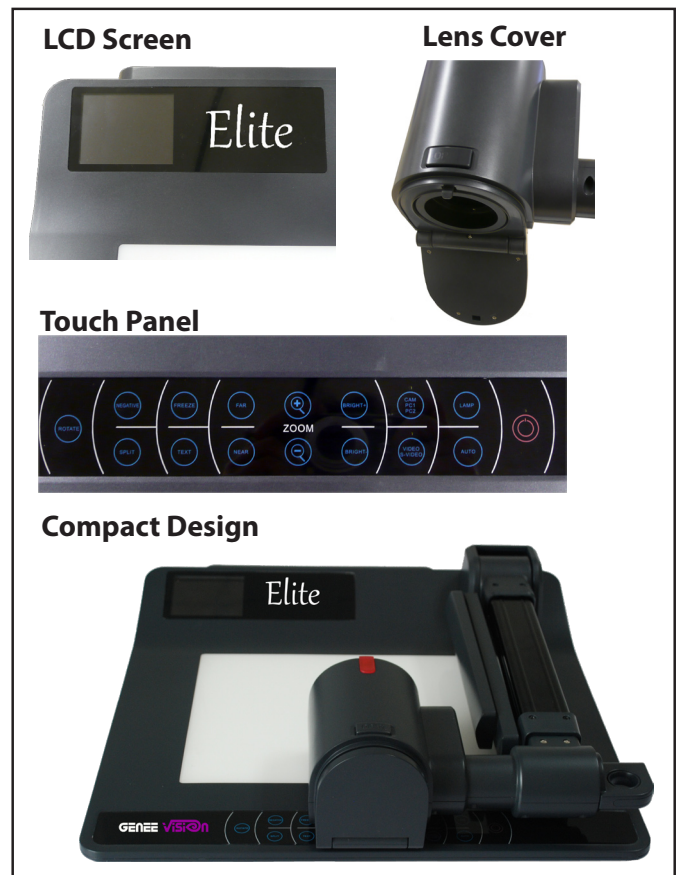

GENEE **VISION**[®] Elite

Boardroom and lecture theatre solution

The **NEW** Genee Vision Elite is a high performance desktop visualiser. The **LCD** screen means you don't need to check what's shown on the whiteboard which means you don't need to have your back to the class. The **2 million pixels** give excellent detail when zooming into objects or text.

Connection Panel

Specification

- Pick up device: CMOS colour sensor
- Resolution: SXGA (1280x1024)
XGA (1024x768)
- Total pixel: 2,000,000
- Lens: 12x Optical zoom, 10x Electrical
- Camera rotation: Vertically 330°
- Focus: Auto/manual selectable
- White balance: Auto
- Negative/positive conversion: Yes
- Black/white and colour selectable: Yes
- Image freeze: Yes
- Image rotate: 0, 90, 180, 270
- Image save and recall: 16 frame save, 4x4 multiple screen display
- Lights: Arm light 4W LED lamps
Back light 4W LED lamps
- Inputs: C Video IN (RCA) (1)
S Video IN (4-pin DIN) (1)
Audio IN (2)
MIC IN (phone jack) (1)
PC Audio (2)
RGB DB15FLC (2)
- Output connections: (HDMI) (1)
RGB DB15FLC (2)
C Video OUT (RCA) (1)
S Video OUT (4-pin DIN) (1)
Audio OUT (Mini Jack) (1)
- USB Connector: 15~20 frames/sec
- RS-232 Connector: D-Sub, 9pin, male/6-pin PS/2
- USB port: USB 2.0
- Power requirements: 12V/4A external AC adaptor
- Dimension (WxDxH): Folded: 430x430x110mm
Setup: 510x480x580mm
- Weight: N.W: 5.5kg
G.W: 7.5kg
- Compatability: Windows, RM Networks/CC4