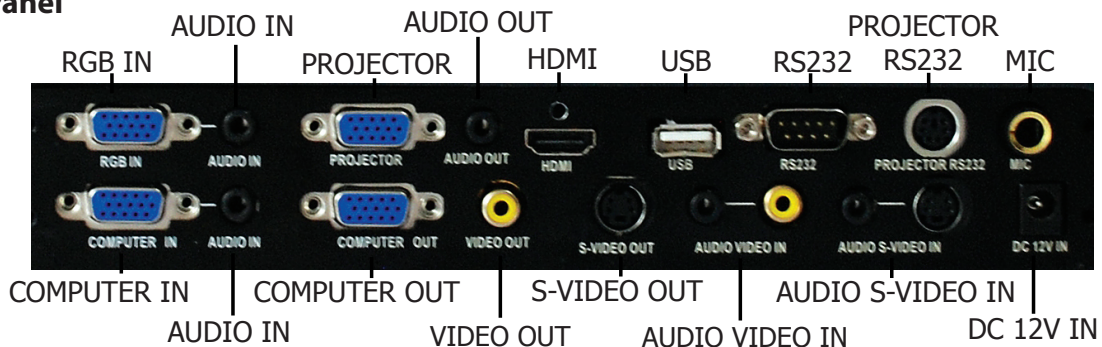

2 Million Pixels!

In Built LCD Screen

HDMI Output

- Prepare in advance for presentations, complex charts and grids.
- Quickly and easily create slides from multiple data sources and external systems.
- Manage data in a controlled, organized and protected way.
- Present documents or brain-storm ideas in board meetings, presentations and training.
- Keep meetings lively and interesting and retain audience focus.
- Demonstrate products, applications, features and ideas to large groups of people.
- Save time and money by eliminating high cost of creating and distributing print-outs.

Connection Panel

Specification

- Pick up device: CMOS colour sensor
- Resolution: SXGA (1280x1024)
XGA (1024x768)
- Total pixel: 2,000,000
- Lens: 12x Optical zoom, 10x Electrical
- Camera rotation: Vertically 330°
- Focus: Auto/manual selectable
- White balance: Auto
- Negative/positive conversion: Yes
- Black/white and colour selectable: Yes
- Image freeze: Yes
- Image rotate: 0, 90, 180, 270
- Image save and recall: 16 frame save, 4x4 multiple screen display
- Lights: Arm light 4W LED lamps
Back light 4W LED lamps
- Inputs: C Video IN (RCA) (1)
S Video IN (4-pin DIN) (1)
Audio IN (2)
MIC IN (phone jack) (1)
PC Audio (2)
RGB DB15FLC (2)
- Output connections: (HDMI) (1)
RGB DB15FLC (2)
C Video OUT (RCA) (1)
S Video OUT (4-pin DIN) (1)
Audio OUT (Mini Jack) (1)
- USB Connector: 15~20 frames/sec
- RS-232 Connector: D-Sub, 9pin, male/6-pin PS/2
- USB port: USB 2.0
- Power requirements: 12V/4A external AC adaptor
- Dimension (WxDxH): Folded: 430x430x110mm
Setup: 510x480x580mm
- Weight: N.W: 5.5kg
G.W: 7.5kg
- Compatability: Windows, RM Networks/CC4